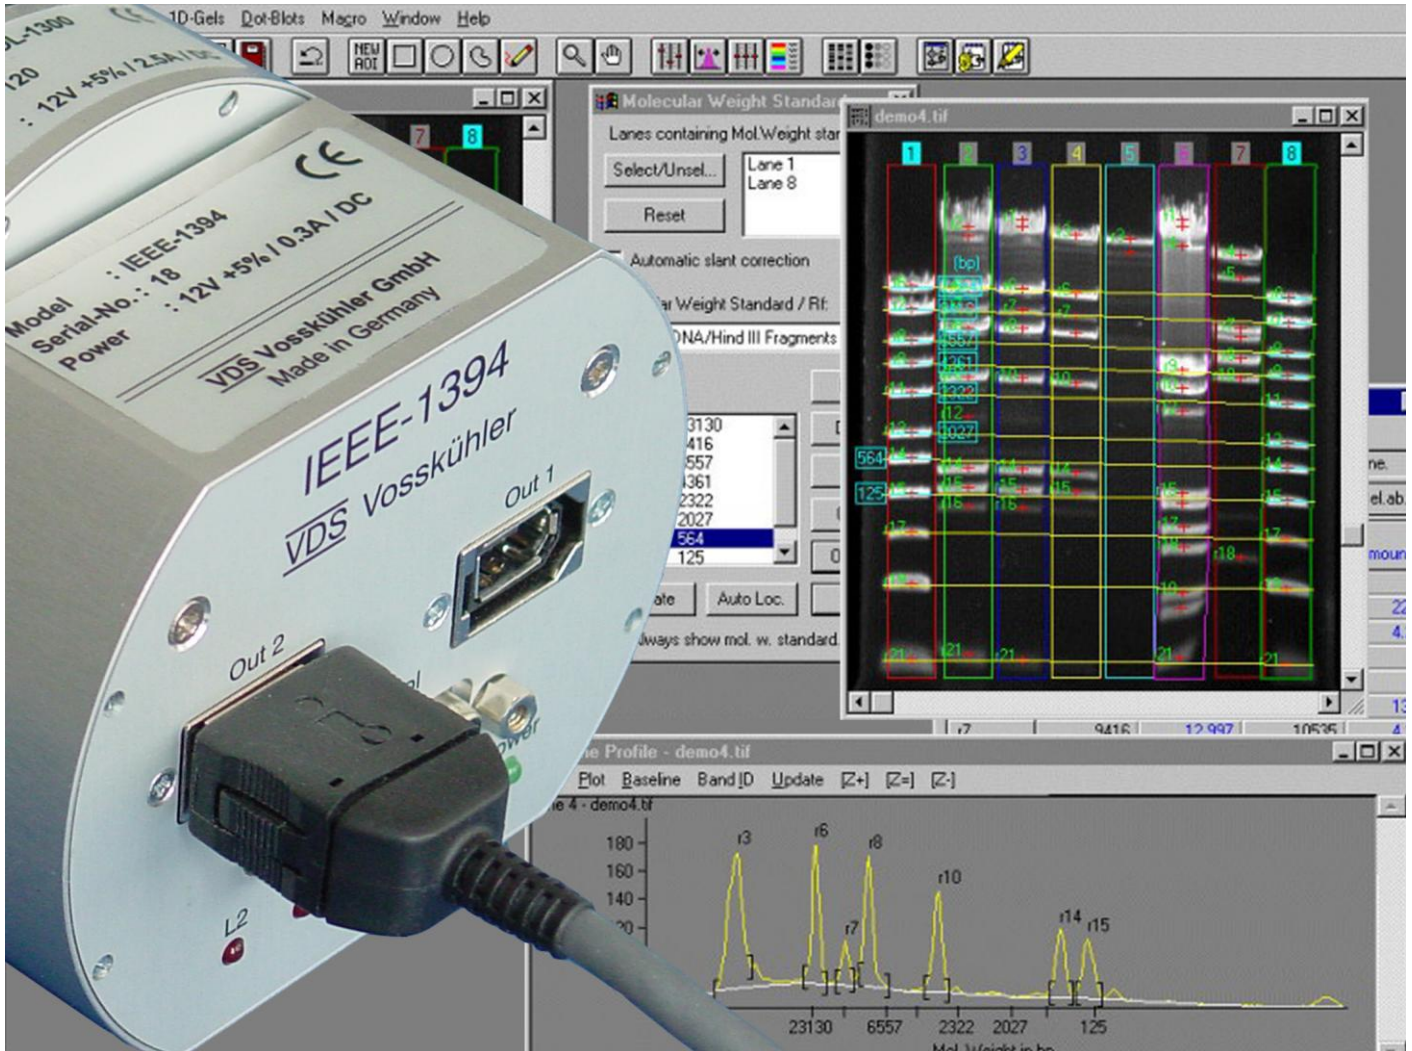

ImagePro[®] Capture Driver

for VDS Digital Cameras

Features

- Driver for MediaCybernetics products like ImagePro[®] and GelPro[®]
- Support of nearly every VDS digital camera with the IEEE1394 Interface e. g. CCD-1300 series, COOL-1300 series and CCD-4000 cameras
- Support of multiple camera resolutions
- Support of monochrome and color cameras (with Bayer mosaic filter)
- Acquisition of 8 or 12-bit greyscale images
- Acquisition of 24 or 36-bit color images
- Three record modes: Continuous, hardware trigger and hardware timer
- Adjustment of active and inactive exposure time
- Support for Windows[®] 98, Windows[®] ME, Windows[®] 2000 and Windows[®] XP